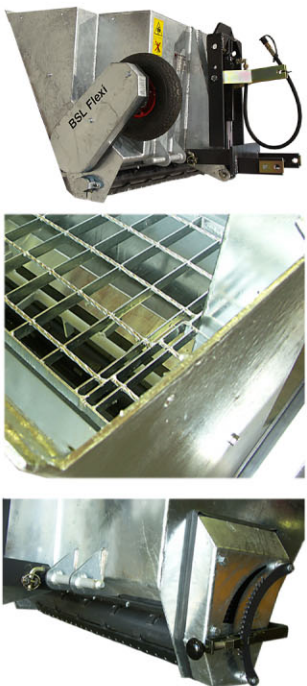

> Sand Spreader, BSL 200-650/tractor

06-06

The BSL Flexi is a robust, stable sand and salt spreader offering a range of advantages. It's self-loading and loads even more efficiently with the optional extension collar. Hot-dip galvanization ensures long service life. It's powered by wheels or hydraulically – both powerful, reliable methods. A feed lever controls the volume of material, with very even spreading regardless of volume.

- Standard features:**
- > Mixer grinds frozen chunks and prevents compaction.
- Accessories:**
- > Three-point mount – indicate vehicle make and model.
  - > Extension collar.

Tekniska data:	BSL 200	BSL 350	BSL 650
<b>Volume:</b>			
With/without collar/liters	200/275	3500/450	650/850
Working width/mm	900	1100	1300
Total width/mm	1120	1320	1600
<b>Weight, empty:</b>			
With/without collar/kg	160/190	210/245	345/390
<b>Weight, filled:</b>			
With/without collar/kg	460/600	735/920	1320/1665